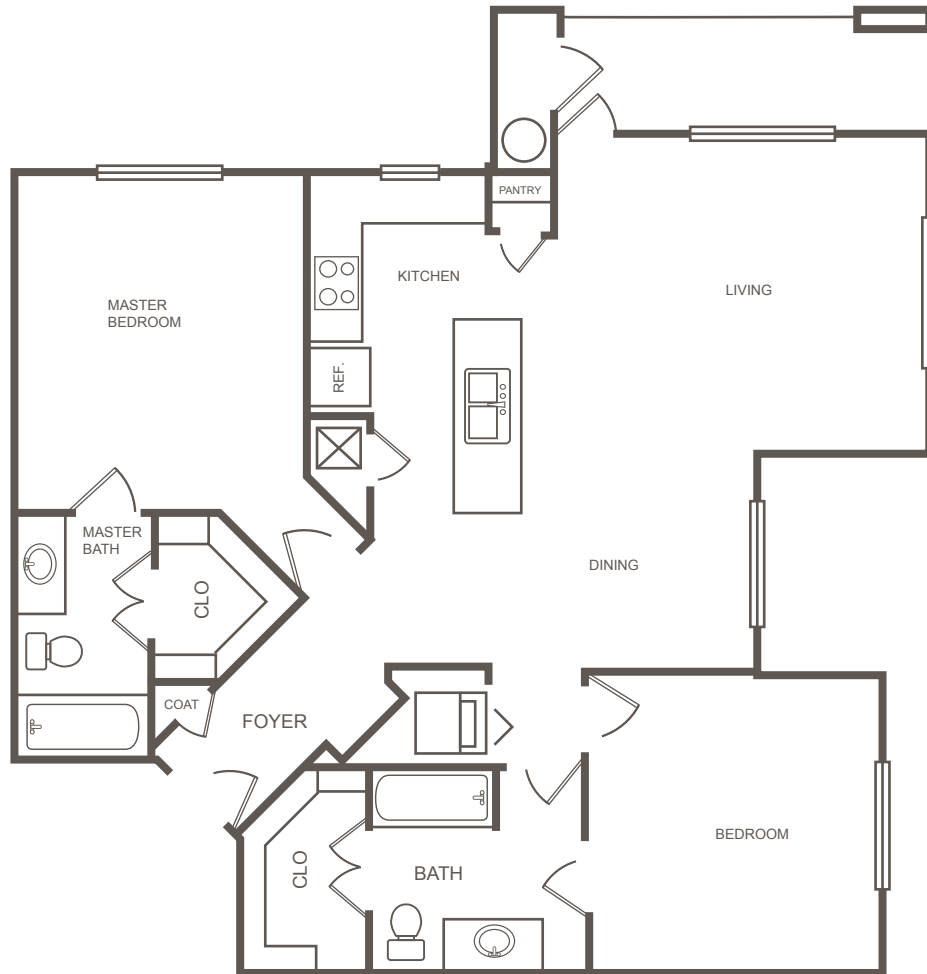

B2

2 Bed / 2 Bath

ORCHARD PARK AT WILLOWBROOK

3350 Perry Rd. | Houston, Texas 77070

832.237.7000 | orchardwillowbrook.com

All dimensions and square footages are approximate

ORCHARD PARK
AT WILLOWBROOK