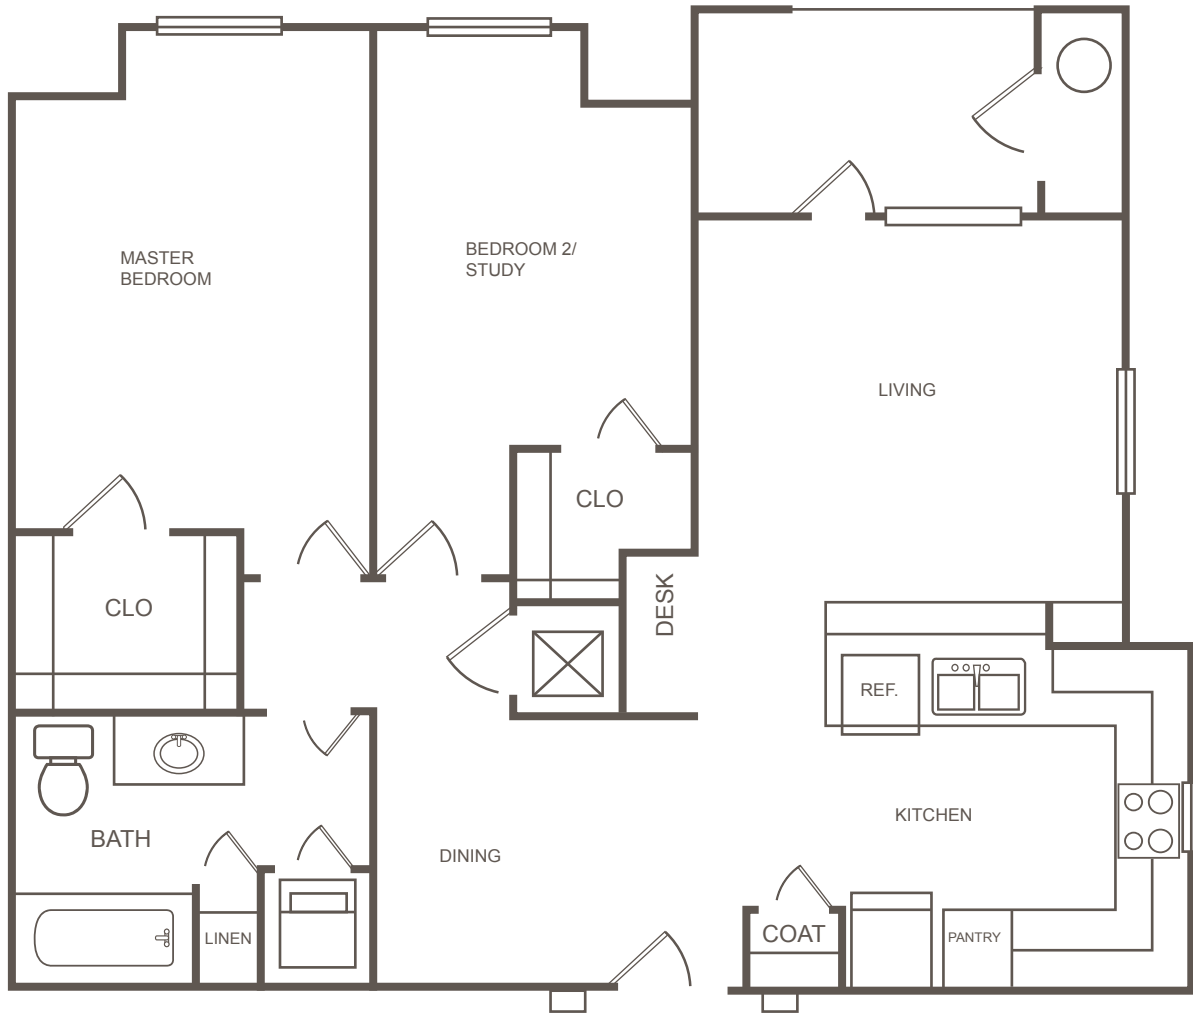

B1

2 Bed / 1 Bath

ORCHARD PARK AT WILLOWBROOK

3350 Perry Rd. | Houston, Texas 77070

832.237.7000 | orchardwillowbrook.com

All dimensions and square footages are approximate

ORCHARD PARK AT WILLOWBROOK