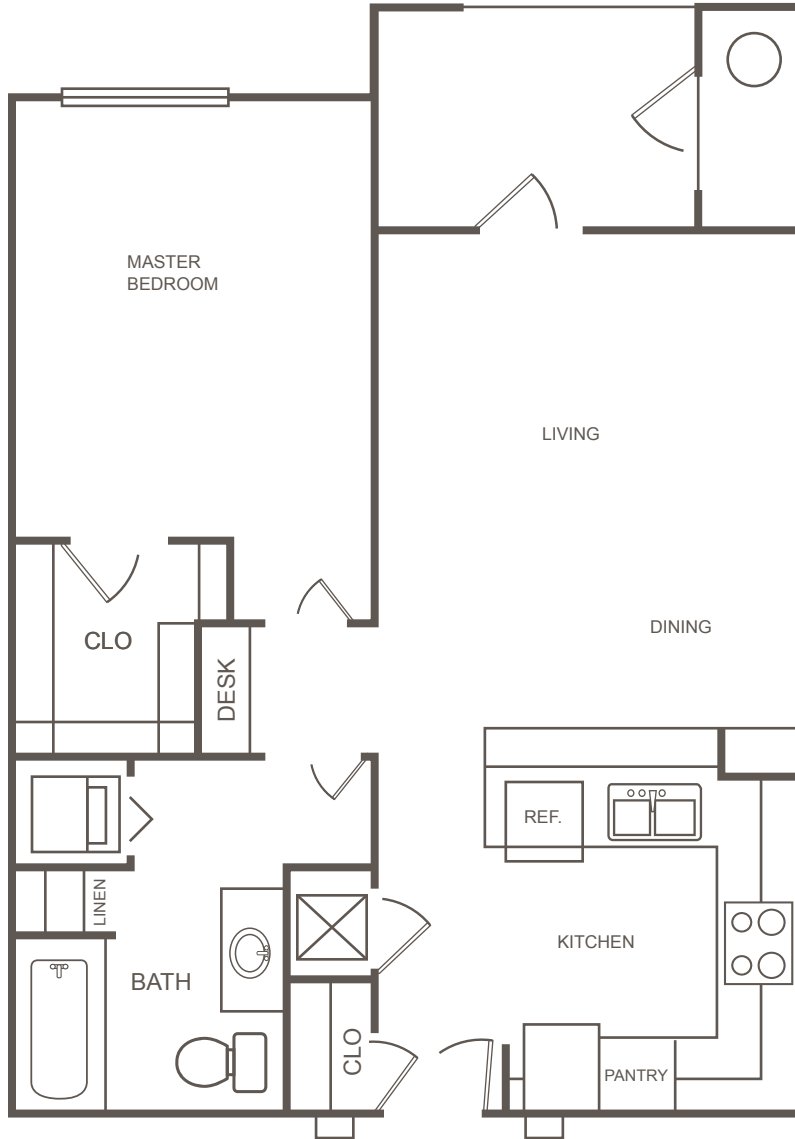

A2

1 Bed / 1 Bath

ORCHARD PARK AT WILLOWBROOK

3350 Perry Rd. | Houston, Texas 77070

832.237.7000 | orchardwillowbrook.com

All dimensions and square footages are approximate

ORCHARD PARK
AT WILLOWBROOK